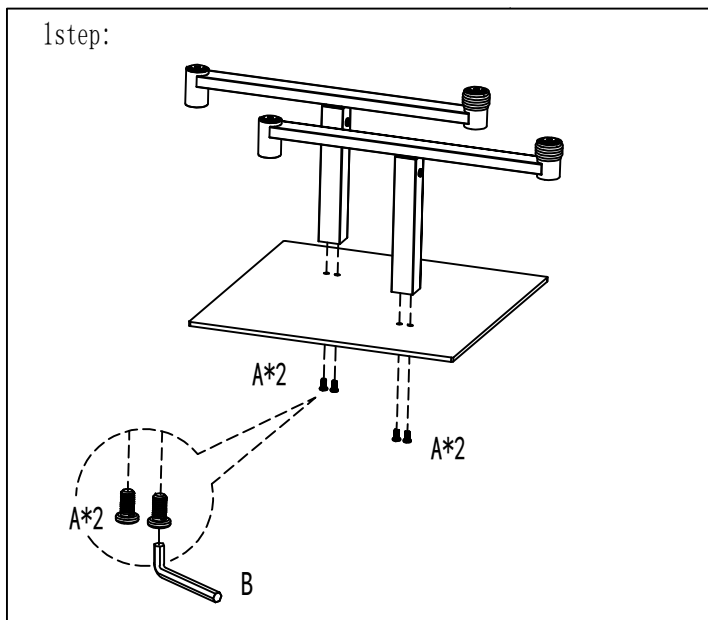

accessory package:

M8*20mm  A*4pcs	5MM  B*1pcs	M8x85mm bolt set screw  C*4pcs	13 open-end wrench  D*1pcs	∅20*∅10*2mm Iron gasket  E*4pcs	M8 Nut  F*4pcs
---	---	--	--	--	---

Assembly Instruction 3602

●. Before opening the box, please protect the ground to avoid scratches. Please follow the instructions for installation.