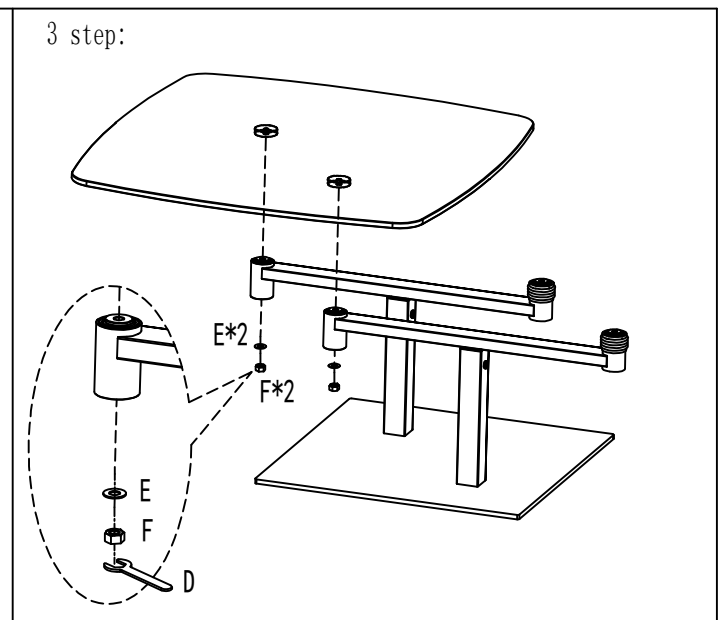

accessory package:

M8*20mm  A*4pcs	5MM  B*1pcs	M8x85mm bolt set screw  C*4pcs	13 open-end wrench  D*1pcs	∅20*∅10*2mm Iron gasket  E*4pcs	M8 Nut  F*4pcs
---	---	--	--	--	---

Assembly Instruction 3602

●. Before opening the box, please protect the ground to avoid scratches. Please follow the instructions for installation.