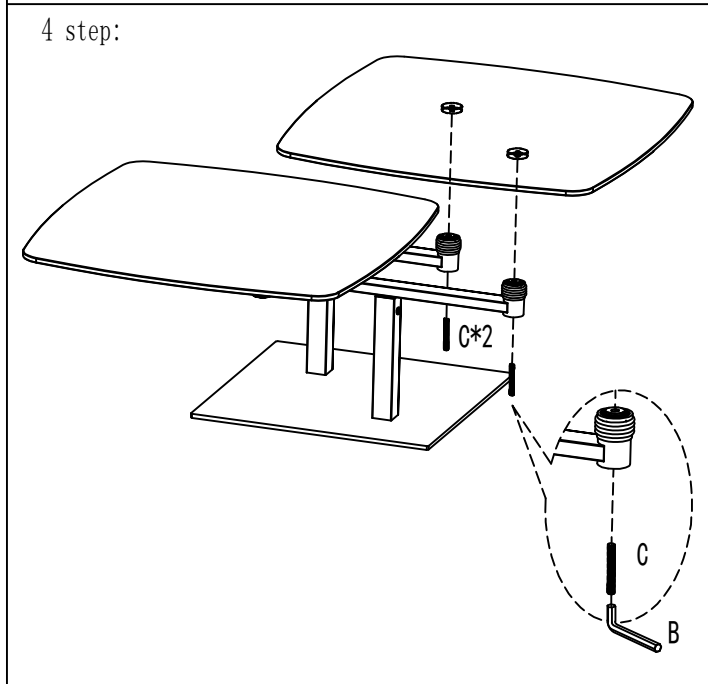

accessory package:

M8*20mm  A*4pcs	5MM  B*1pcs	M8x85mm bolt set screw  C*4pcs	13 open-end wrench  D*1pcs	∅20*∅10*2mm Iron gasket  E*4pcs	M8 Nut  F*4pcs
---	---	--	--	--	---

Assembly Instruction 3602

●. Before opening the box, please protect the ground to avoid scratches. Please follow the instructions for installation.