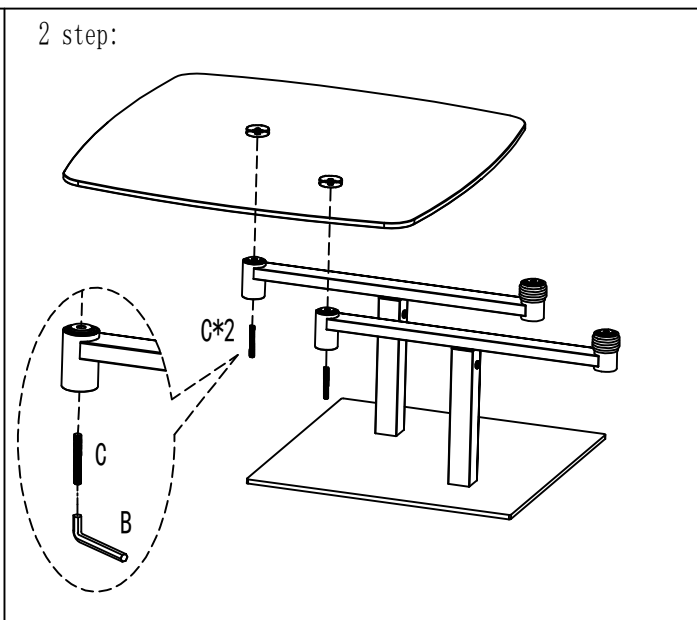

accessory package:

M8*20mm  A*4pcs	5MM  B*1pcs	M8x85mm bolt set screw  C*4pcs	13 open-end wrench  D*1pcs	∅20*∅10*2mm Iron gasket  E*4pcs	M8 Nut  F*4pcs
---	---	--	--	--	---

Assembly Instruction 3602

●. Before opening the box, please protect the ground to avoid scratches. Please follow the instructions for installation.