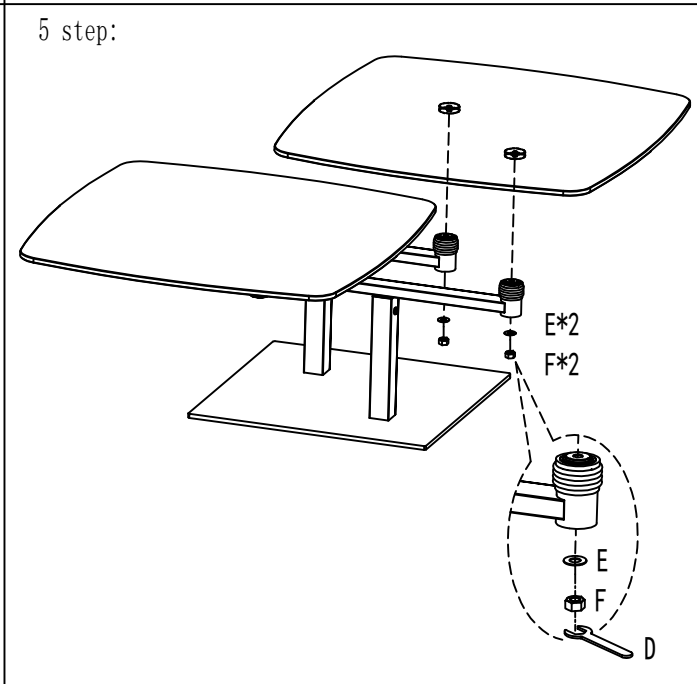

accessory package:

M8*20mm  A*4pcs	5MM  B*1pcs	M8x85mm bolt set screw  C*4pcs	13 open-end wrench  D*1pcs	∅20*∅10*2mm Iron gasket  E*4pcs	M8 Nut  F*4pcs
---	---	--	--	--	---

Assembly Instruction 3602

●. Before opening the box, please protect the ground to avoid scratches. Please follow the instructions for installation.