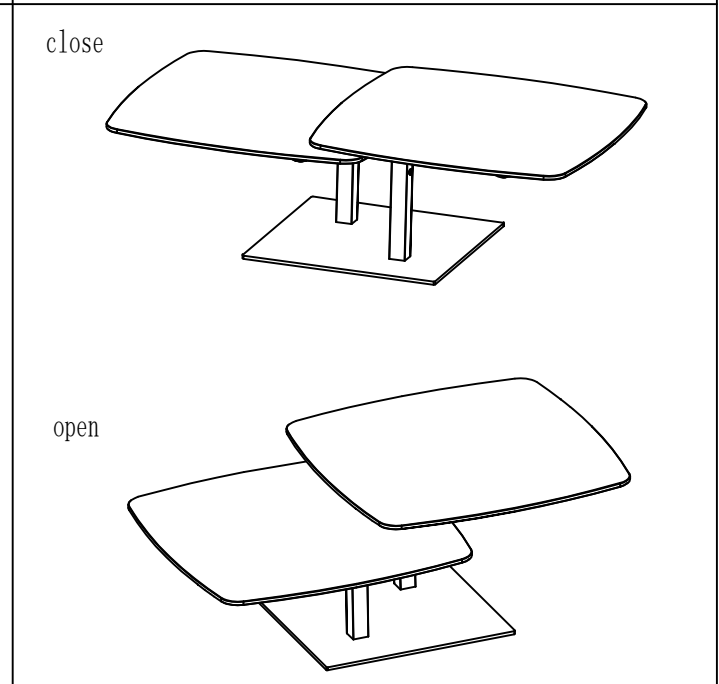

accessory package:

M8*20mm  A*4pcs	5MM  B*1pcs	M8x85mm bolt set screw  C*4pcs	13 open-end wrench  D*1pcs	∅20*∅10*2mm Iron gasket  E*4pcs	M8 Nut  F*4pcs
---	---	--	--	--	---

Assembly Instruction 3602

●. Before opening the box, please protect the ground to avoid scratches. Please follow the instructions for installation.